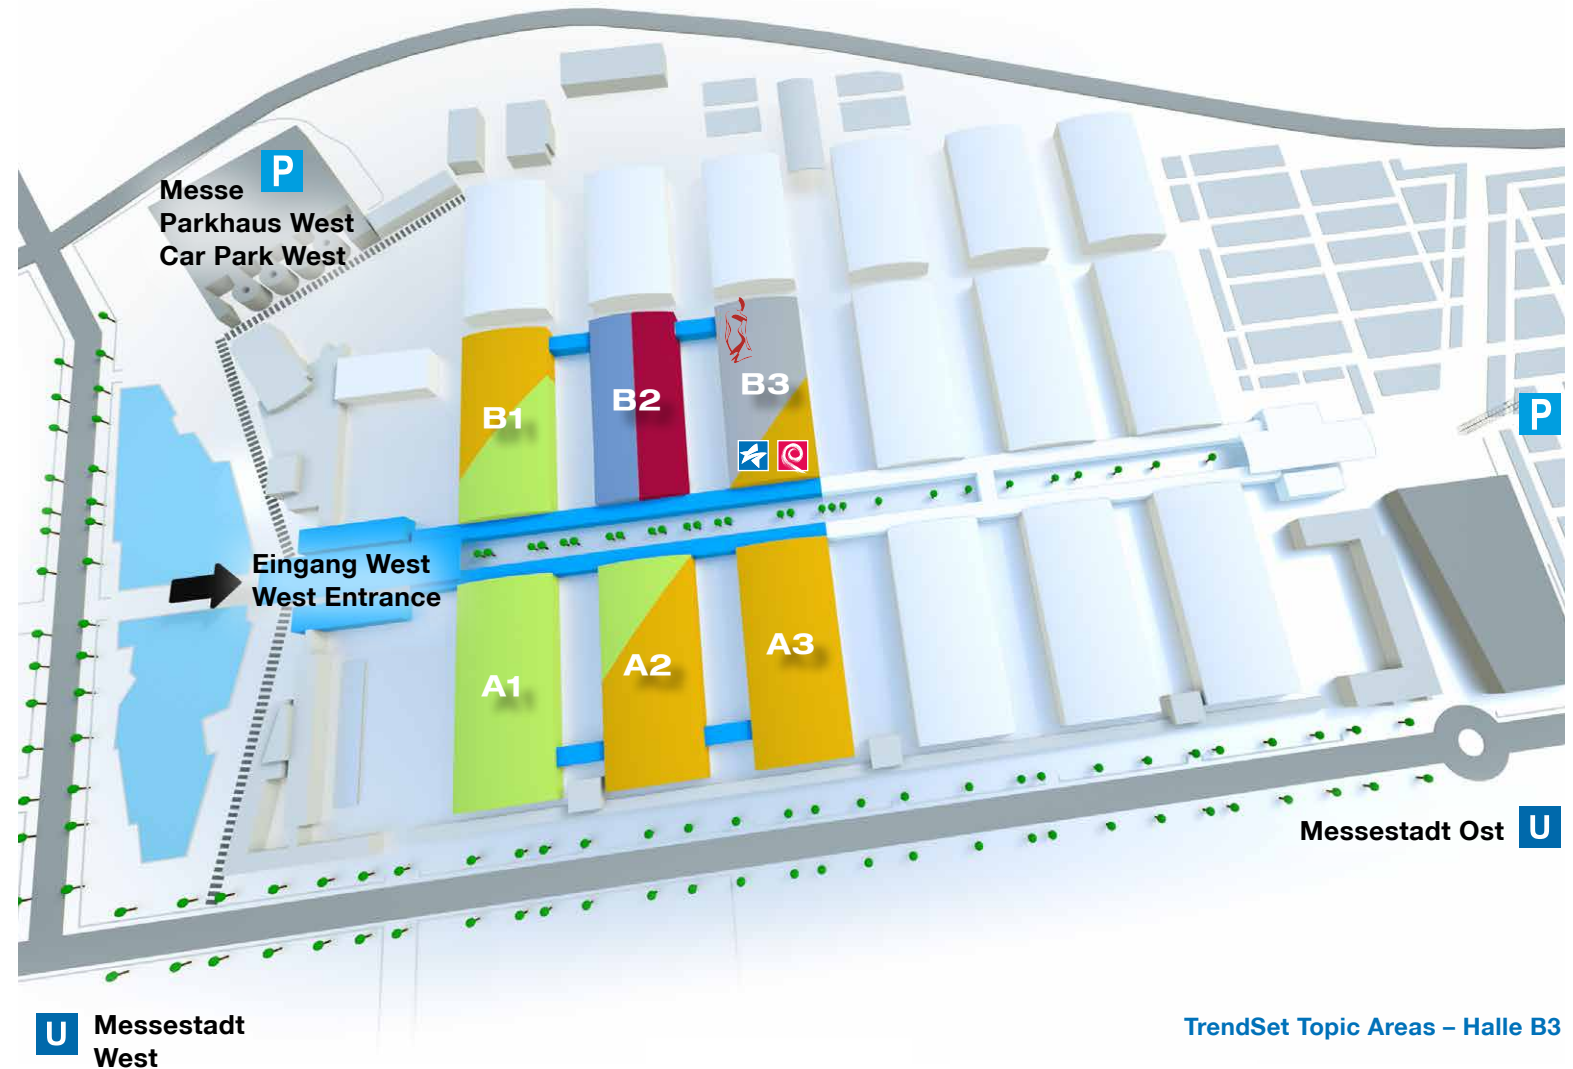

Hallenübersicht · Hall Overview

TRENDSET

Sommer 2022

Veranstaltungsort · Venue

Messe München
Am Messesee 2 · 81829 München

Live & Give

- Furniture & Lighting
- Decorations & Accessories
- Furnishings & Design Objects
- Home & Textiles
- Fashion & Jewellery (B3)
- Beauty & Wellness

TrendSet Topic Areas – Halle B3

 **TRENDSET**
newcomer
start-ups & locals

 **TRENDSET**
fine arts.

 **TRENDSET**
bijoutex