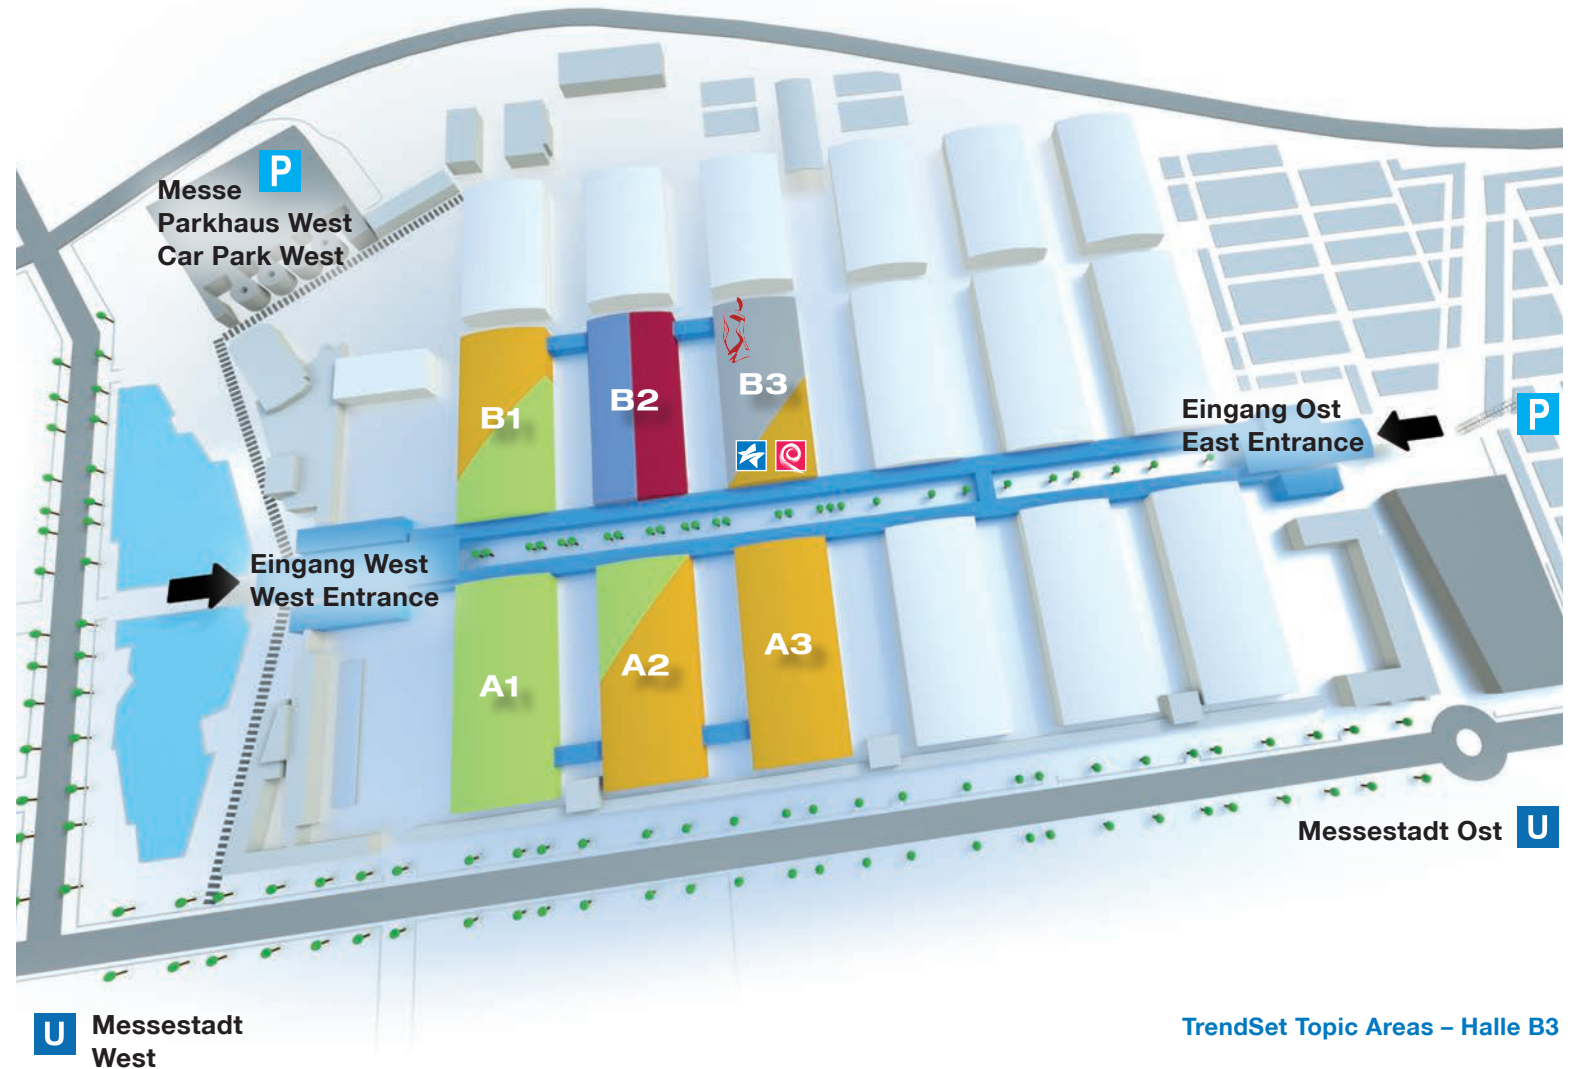

Hallenübersicht · Hall Overview

TRENDSET

Winter 2023

Veranstaltungsort · Venue

Messe München
Am Messesee 2 · 81829 München

Live & Give

- Furniture & Lighting
- Decorations & Accessories
- Furnishings & Design Objects
- Home & Textiles
- Fashion & Jewellery (B3)
- Beauty & Wellness

TrendSet Topic Areas – Halle B3

TRENDSET
newcomer
start-ups & locals

TRENDSET
fine arts.

TRENDSET
bijoutex